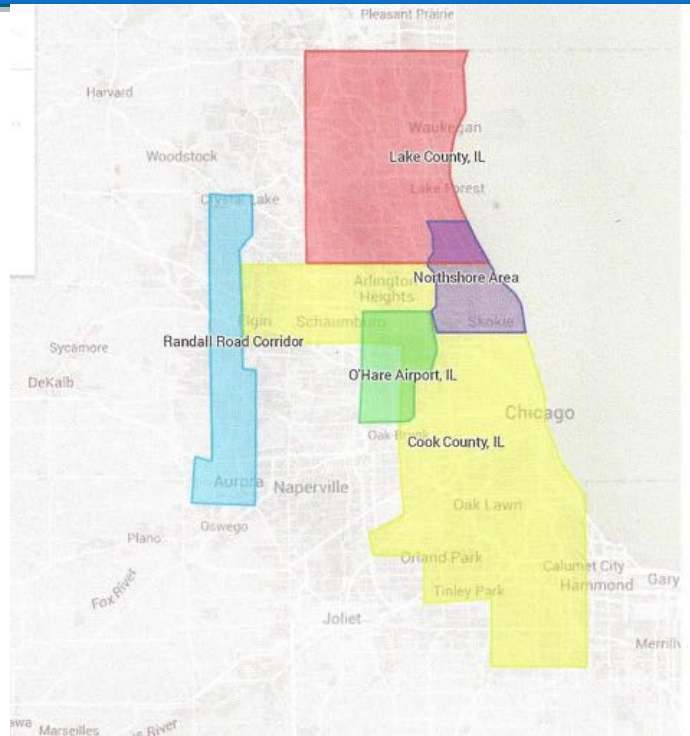

## Communities impacted by Ignite

<b>ILLINOIS</b>	Glenwood	Rochelle	Crown Point
Addison	Grayslake	Sauk Village	DeMotte
Algonquin	Hazel Crest	Skokie	Dyer
Arlington Heights	Herscher	Streamwood	East Chicago
Aurora	Joliet (2)	Sugar Grove	Gary
Belvidere	LaGrange	Summit View West	Griffith
Bensenville	Lansing	Tinley Park	Highland
Blue Island	Lockport	University Park	Hobart
Bolingbrook	Manteno	Vernon Hills	LaCrosse
Bradley	Matteson	Villa Park	Merrillville
Calumet City	Minooka	Warren Township	Michigan City
Carol Stream	Morris	Waukegan	Plymouth
Chicago (9)	Mundelein	West Chicago	Portage
Chicago Heights	Naperville	Wilmington	Rensselaer
Crystal Lake	New Lenox	Winthrop Harbor	St John
DeKalb	North Plainfield	Woodstock	Valparaiso
Elgin	Oregon	Zion	Walkerton
Elmhurst	Oswego		
Frankfort	Plainfield	<b>INDIANA</b>	<b>WISCONSIN</b>
Geneva	Plano	Cedar Lake	Milwaukee
Glen Ellyn	Prospect Heights	Chesterton	

**5 “HOTSPOTS” we are currently investigating for future planting.**

1. O’Hare Airport Region—8 cities around the airport have a combined population of over 250,000 people. There are 187,000 unreached people in this region.
2. Lake County, IL—There are over 700,000 people living in this county and this means that over 500,000 people are unreached by any church.
3. Cook County, IL—This county is home to Chicago and over 5 million people. Many different ethnic groups are represented in the county and we know that almost 4 million are unreached.
4. Randall Road Corridor in western Chicagoland—This section of the region, stretching from Aurora to Elgin, has over 200,000 people living in four cities. This presents us with 150,000 who are unreached.
5. Northshore area of Chicagoland—This area, which is made up of 5 cities on the lakefront north of the city has a population of 100,000. This represents 75,000 who are unreached at this time.